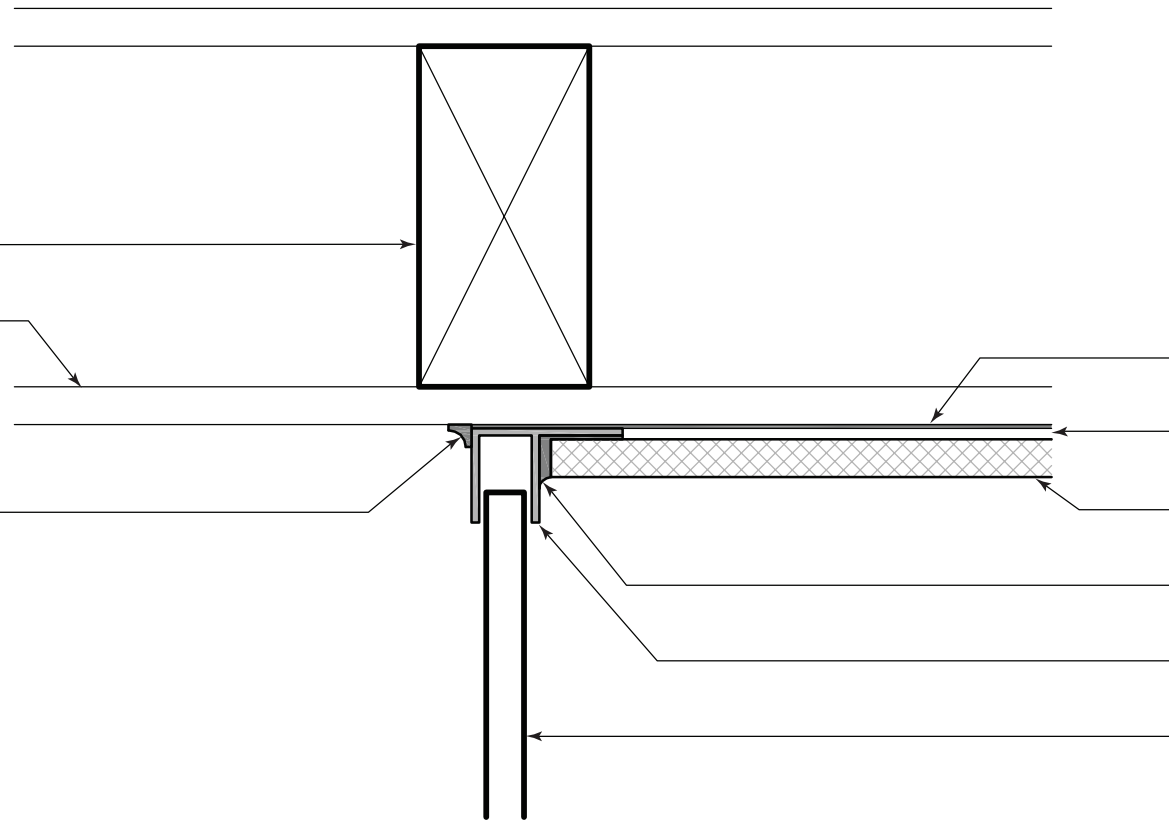

Timber Framing - 90x45mm

Wallboard lining specified

Sealant

Warmup Waterproof Sheet Membrane

Tile Adhesive

Selected Wall Tiles

Sealant

Glass Channel

Toughened Glass

1:2