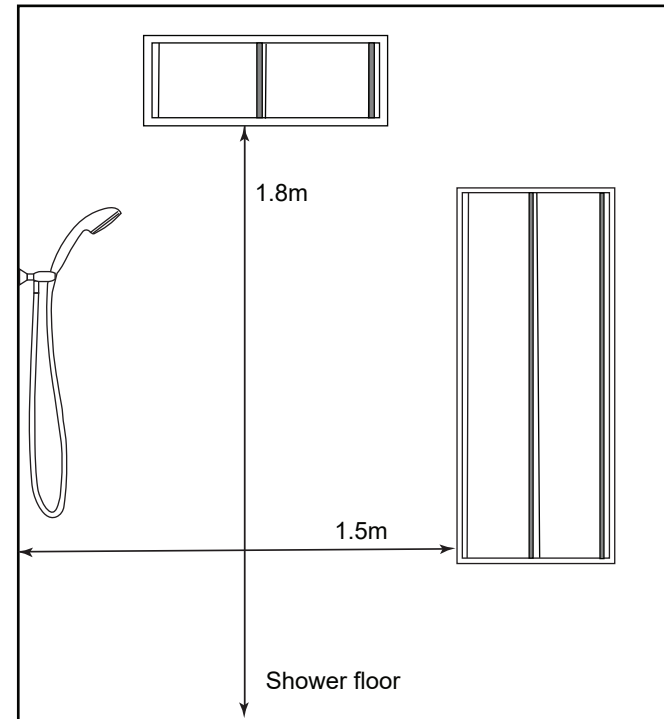

## Window Requirements in Showers

Minimum 1.8m from the Shower floor  
and 1.5m from the shower head outlet.

1:2